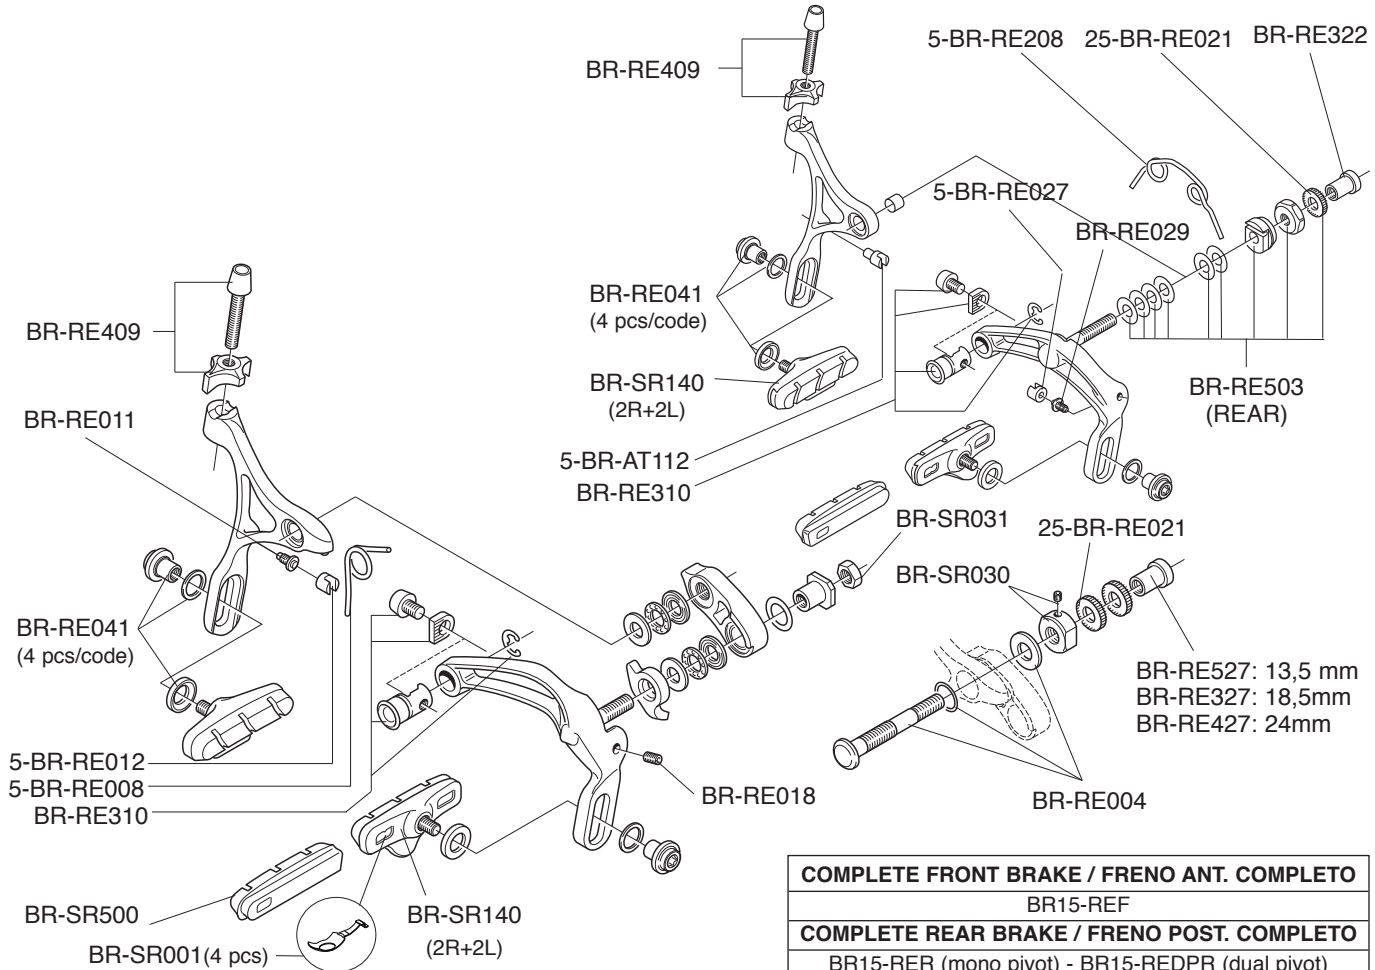

SUPER RECORD

SKELETON

COMPLETE FRONT BRAKE / FRENO ANT. COMPLETO
BR15-REF
COMPLETE REAR BRAKE / FRENO POST. COMPLETO
BR15-RER (mono pivot) - BR15-REDPR (dual pivot)

BR-VL040B

(brake shoes+pads - 2+2 - black)

BR-VL040S

(brake shoes+pads - 2+2 - silver)

RECORD DM

DIRECT DM

BR-RE001 (5 pcs.)
casings tension adjuster / regolatore tensione guaine

BRAKING & SHIFTING LEVERS BAR-END EPS

BAR-END TT EPS

RECORD
RH: BL-RETT001EPS
LH: BL-RETT002EPS