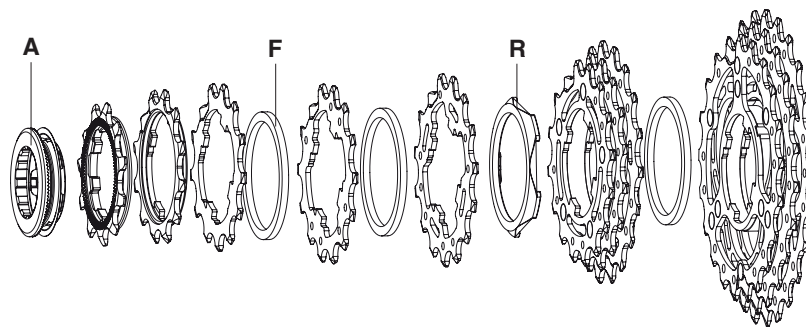

**HB-RE100
 KIT MOZZO / HUB KIT**

- 2 x HB-RE021
- 2 x HB-RE022
- 2 x HB-RE124
- 2 x HB-RE023

GHIERE - LOCKRINGS - ECROUS - VERSCHLUSSRING

	CODE CODICE	TYPE TIPO	RANGE GAMMA	HUB COMPATIBILITY COMPATIBILITÀ MOZZI	
	CS-401	<i>9s / 10s</i> "oversize" thread/fil.: 27 x 1	steel / acciaio	2000 e succ. 2000 and following	all groups / tutti i gruppi all wheels / tutte le ruote
				1999	RECORD™ - CHORUS™ all wheels / tutte le ruote
	CS-501	<i>9s / 10s</i> "oversize" thread/fil.: 27 x 1	steel / acciaio (for Z. 11)	2000 e succ. 2000 and following	all groups / tutti i gruppi all wheels / tutte le ruote
				1999	RECORD™ - CHORUS™ all wheels / tutte le ruote
	CS-112	 thread/fil.: 27 x 1	alloy / alluminio	2009 e succ. 2009 and following	only 11s sprocket sets / solo pacchi pignoni 11s
	CS-111	 thread/fil.: 27 x 1	alloy / alluminio (for Z. 11)	2009 e succ. 2009 and following	only 11s sprocket sets / solo pacchi pignoni 11s
	CS-412	 thread/fil.: 27 x 1	steel / acciaio	2017 e succ. 2017 and following	only 11s sprocket sets / solo pacchi pignoni 11s
	CS-411	 thread/fil.: 27 x 1	steel / acciaio (for Z. 11)	2017 e succ. 2017 and following	only 11s sprocket sets / solo pacchi pignoni 11s

SUPER RECORD 11S

STEEL - TITANIUM

A	CS-112	<i>11s only</i>
	CS-111	<i>11s only</i> (for Z 11)
F	2-CS-612 (2 pcs)	2,2 mm
R	2-CS-712 (2 pcs)	2,3 mm

11-23	A	11A-1°	12A-2°	13A	F	14A	F	15A	R	16A-17A-18A*	F	19A-21A-23A*
		11S-011	11S-022	11S-131		11S-141		11S-151		11S-678T		11S-913T
11-25	A	11A-1°	12A-2°	13A	F	14A	F	15A	R	16A-17A-19B*	F	21B-23B-25B*
		11S-011	11S-022	11S-131		11S-141		11S-151		11S-679T		11S-135BT
11-27	A	11D-1°	12DD-2°	13D	F	14D	F	15D	R	17A-19B-21B*	F	23B-25B-27B*
		11S-111	11S-124	11S-134		11S-144		11S-154		11S-791T		11S-357T
11-29	A	11D-1°	12DD-2°	13D	F	14D	F	15D	R	17A-19B-21B*	F	23B-26C-29C*
		11S-111	11S-124	11S-134		11S-144		11S-154		11S-791T		11S-369T