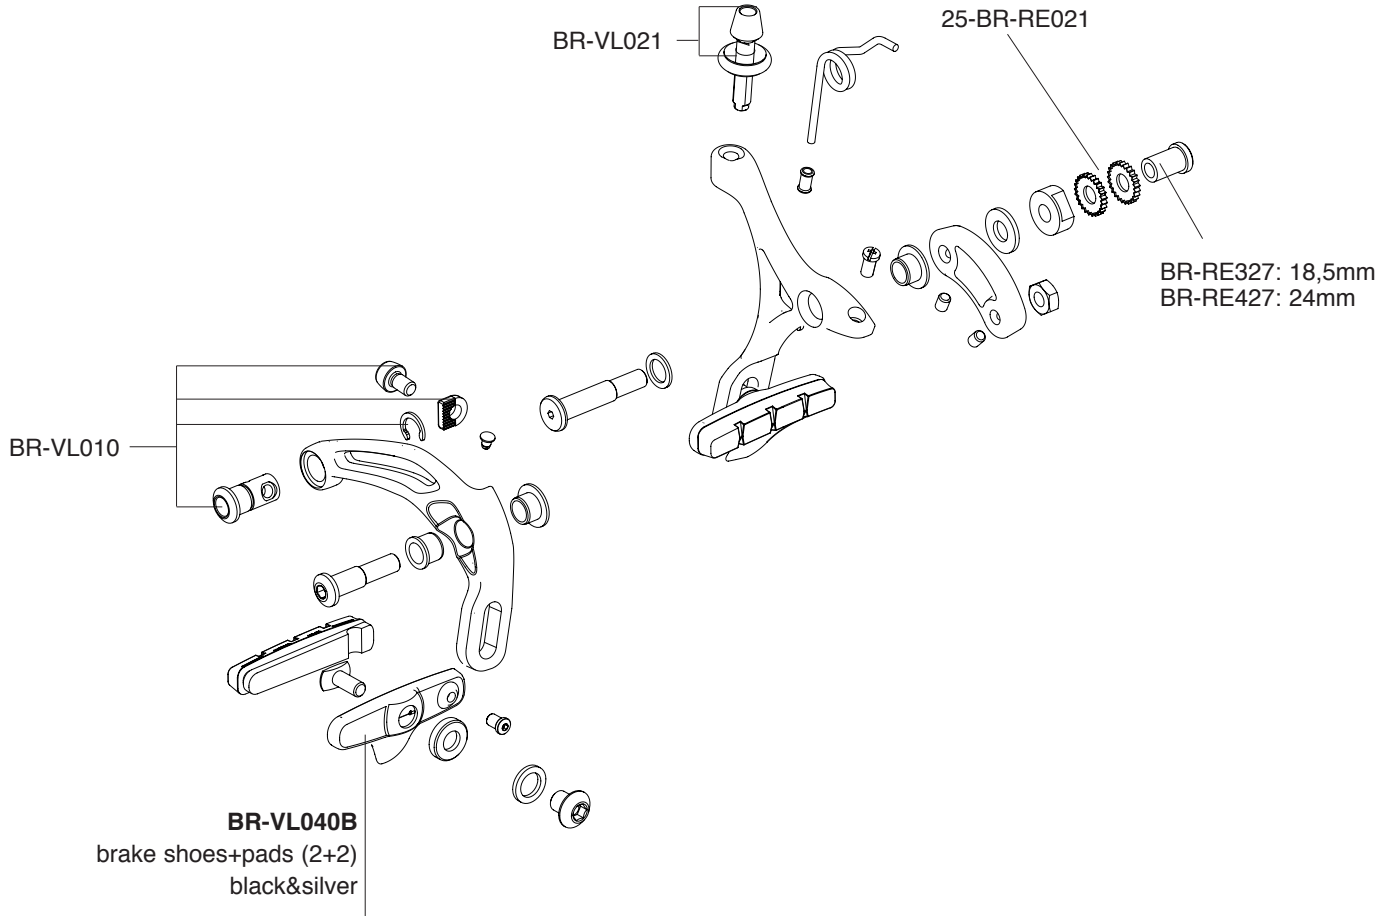

SUPER RECORD

SKELETON

COMPLETE FRONT BRAKE / FRENO ANT. COMPLETO
BR15-REF
COMPLETE REAR BRAKE / FRENO POST. COMPLETO
BR15-RER (mono pivot) - BR15-REDPR (dual pivot)

BR-VL040B

(brake shoes+pads - 2+2 - black)

BR-VL040S

(brake shoes+pads - 2+2 - silver)

RECORD DM

DIRECT DM

BR-RE001 (5 pcs.)
casings tension adjuster / regolatore tensione guaine

BRAKING & SHIFTING LEVERS BAR-END EPS

BAR-END TT EPS

RECORD
RH: BL-RETT001EPS
LH: BL-RETT002EPS