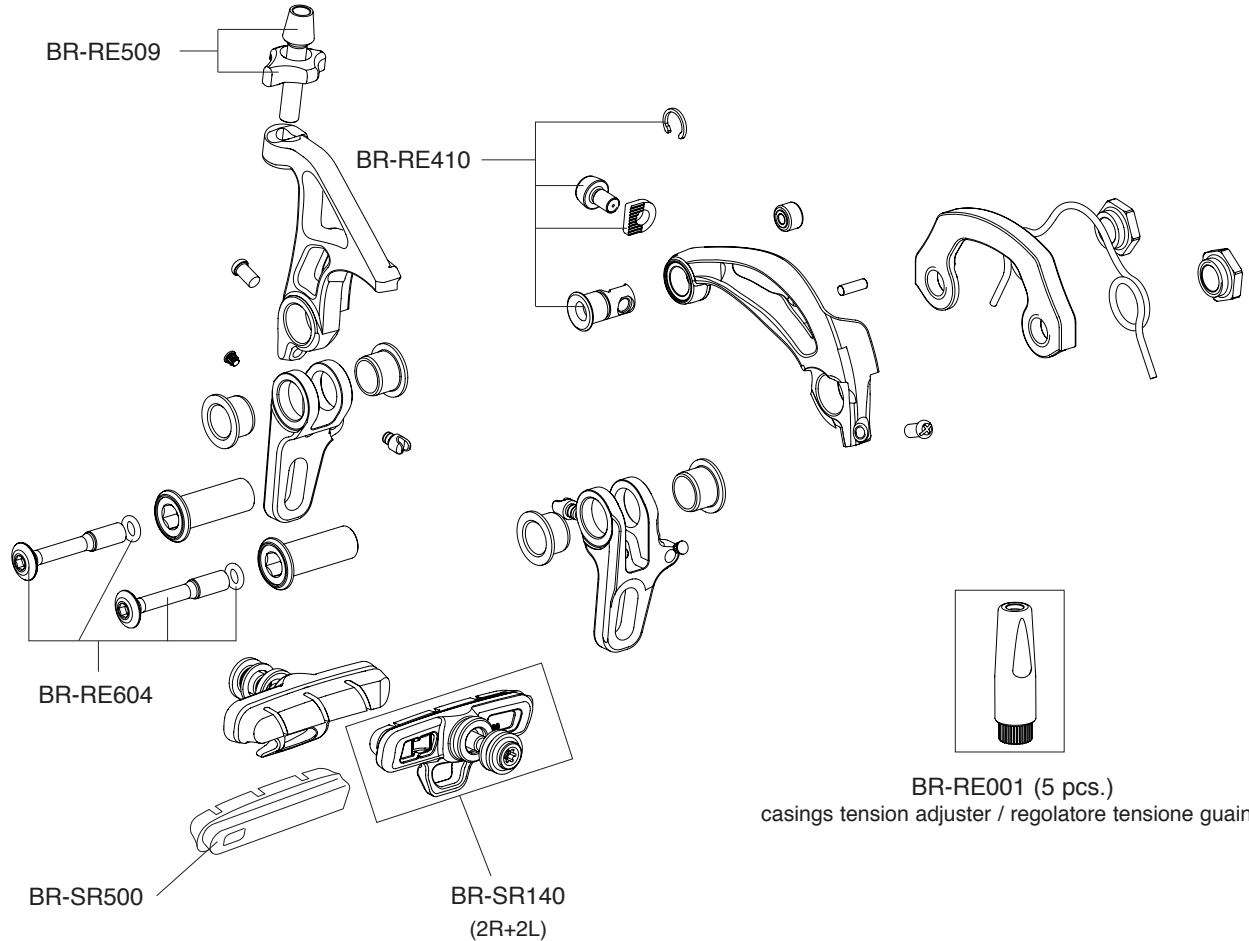

SUPER RECORD

SKELETON

COMPLETE FRONT BRAKE / FRENO ANT. COMPLETO
BR15-REF
COMPLETE REAR BRAKE / FRENO POST. COMPLETO
BR15-RER (mono pivot) - BR15-REDPR (dual pivot)

BR-VL040B

(brake shoes+pads - 2+2 - black)

BR-VL040S

(brake shoes+pads - 2+2 - silver)

RECORD DM

DIRECT DM

BR-RE001 (5 pcs.)
casings tension adjuster / regolatore tensione guaine

BRAKING & SHIFTING LEVERS BAR-END EPS

BAR-END TT EPS

RECORD
RH: BL-RETT001EPS
LH: BL-RETT002EPS