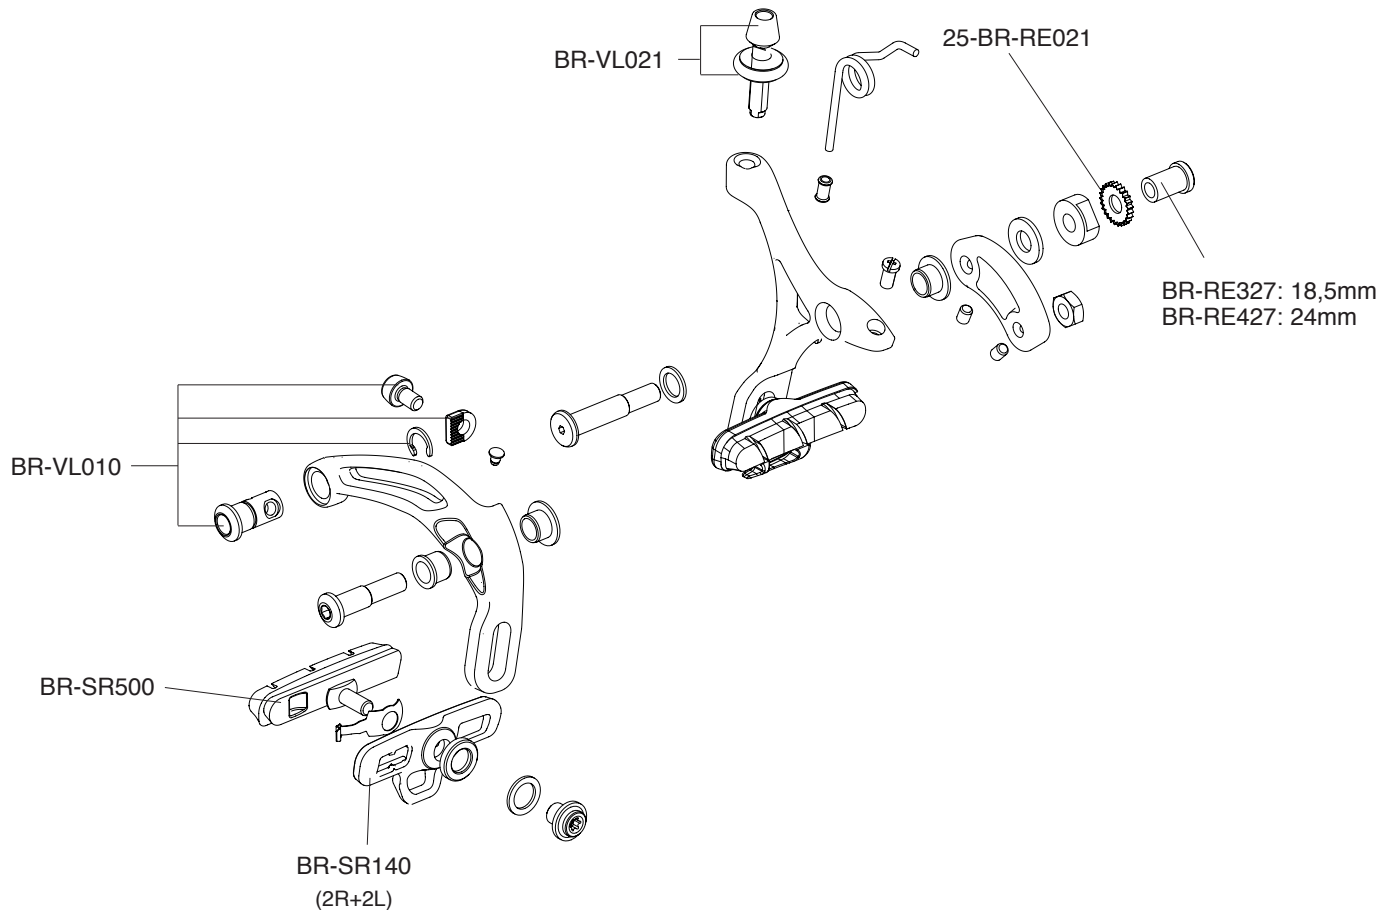

SUPER RECORD

SKELETON

COMPLETE FRONT BRAKE / FRENO ANT. COMPLETO
BR15-REF
COMPLETE REAR BRAKE / FRENO POST. COMPLETO
BR15-RER (mono pivot) - BR15-REDPR (dual pivot)

BR-VL040B

(brake shoes+pads - 2+2 - black)

BR-VL040S

(brake shoes+pads - 2+2 - silver)

RECORD DM

DIRECT DM

BR-RE001 (5 pcs.)
casings tension adjuster / regolatore tensione guaine

BRAKING & SHIFTING LEVERS BAR-END EPS

BAR-END TT EPS

RECORD
RH: BL-RETT001EPS
LH: BL-RETT002EPS