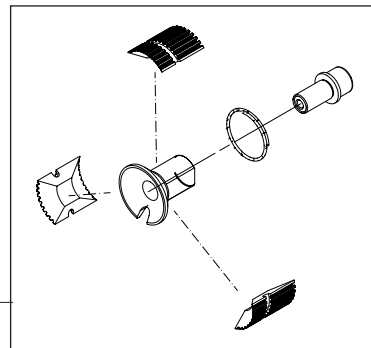

BR-VL040S

(brake shoes+pads - 2+2 - silver)

RECORD DM

DIRECT DM

BR-RE001 (5 pcs.)
casings tension adjuster / regolatore tensione guaine

BRAKING & SHIFTING LEVERS BAR-END EPS

BAR-END TT EPS

RECORD
RH: BL-RETT001EPS
LH: BL-RETT002EPS

SL-TT008EPS

RECORD
RH: BL-RETT003EPS
LH: BL-RETT004EPS

RECORD
RH: SL-RETT001EPS
LH: SL-RETT002EPS

SHIFTING LEVERS 11S

R.H. COMPLETE CONTROL LEVER / COMANDO DX COMPLETO

SL17-TT11R

L.H. COMPLETE CONTROL LEVER / COMANDO SX COMPLETO