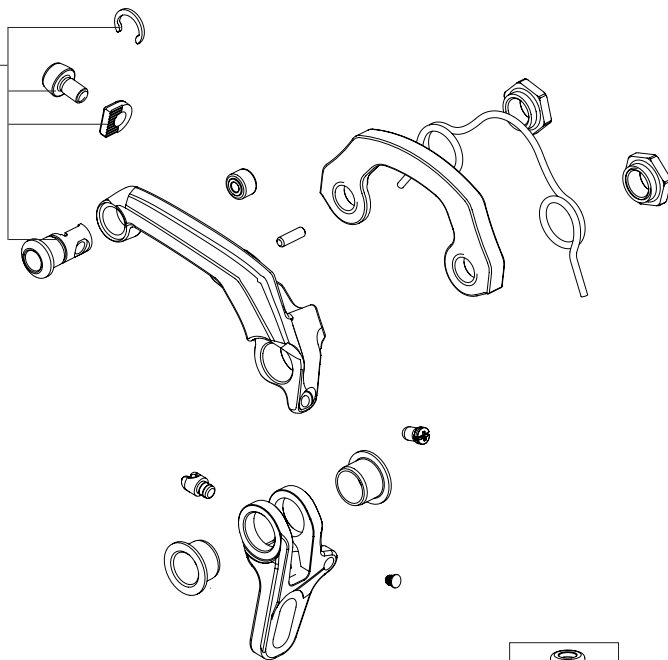

SUPER RECORD

SKELETON

COMPLETE FRONT BRAKE / FRENO ANT. COMPLETO
BR15-REF
COMPLETE REAR BRAKE / FRENO POST. COMPLETO
BR15-RER (mono pivot) - BR15-REDPR (dual pivot)

BR-VL040B

(brake shoes+pads - 2+2 - black)

BR-VL040S

(brake shoes+pads - 2+2 - silver)

RECORD DM

DIRECT DM

BR-RE001 (5 pcs.)
casings tension adjuster / regolatore tensione guaine

BRAKING & SHIFTING LEVERS BAR-END EPS

BAR-END TT EPS

RECORD
RH: BL-RETT001EPS
LH: BL-RETT002EPS