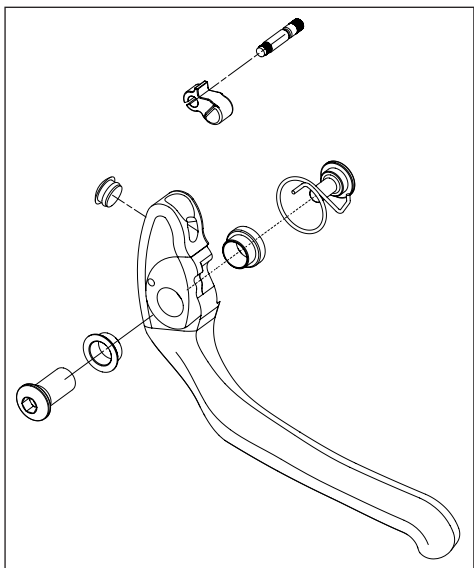

SUPER RECORD

SKELETON

COMPLETE FRONT BRAKE / FRENO ANT. COMPLETO
BR15-REF
COMPLETE REAR BRAKE / FRENO POST. COMPLETO
BR15-RER (mono pivot) - BR15-REDPR (dual pivot)

BR-VL040B

(brake shoes+pads - 2+2 - black)

BR-VL040S

(brake shoes+pads - 2+2 - silver)

RECORD DM

DIRECT DM

BR-RE001 (5 pcs.)
casings tension adjuster / regolatore tensione guaine

BRAKING & SHIFTING LEVERS BAR-END EPS

BAR-END TT EPS

RECORD
RH: BL-RETT001EPS
LH: BL-RETT002EPS

SL-TT008EPS

RECORD
RH: BL-RETT003EPS
LH: BL-RETT004EPS

RECORD
RH: SL-RETT001EPS
LH: SL-RETT002EPS

SHIFTING LEVERS 11S

R.H. COMPLETE CONTROL LEVER / COMANDO DX COMPLETO

SL17-TT11R

L.H. COMPLETE CONTROL LEVER / COMANDO SX COMPLETO