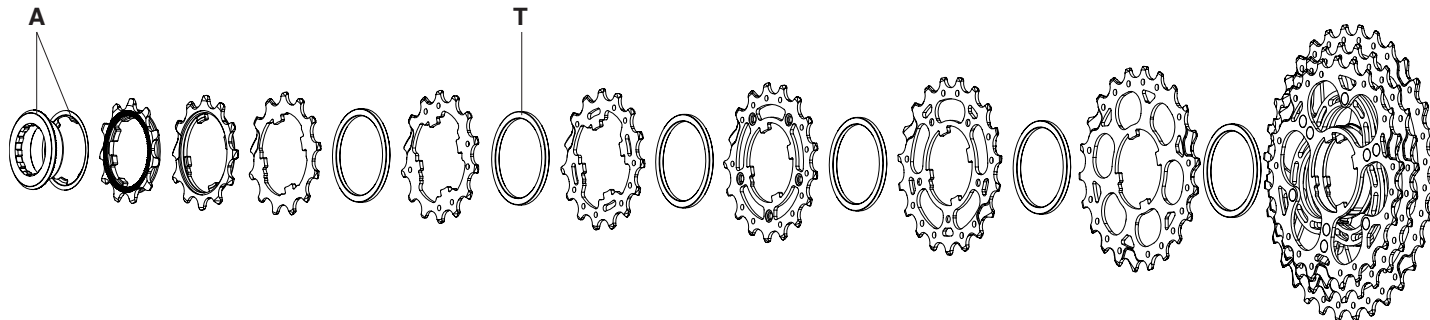

CENTAUR 11S

STEEL

A	CS-411	11s only (for Z 11)	steel/acciaio
T	CS-022 (6 pcs)	2,2 mm	

11-29	A	11D-1	12DD-2	13D	T	14D	T	15D	T	17ASF1	T	19BSP1	T	21BSP1	T	23B-26C-29C*
		11S-111	11S-124	11S-1341		11S-1441		11S-1541		11S-17ASF1		11S-19BSP1		11S-21BSP1		11S-369
11-32	A	11D-1	12DD-2	13D	T	14D	T	15D	T	17ASF1	T	19BSP1	T	22E	T	25E-28E-32E*
		11S-111	11S-124	11S-1341		11S-1441		11S-1541		11S-17ASF1		11S-19BSP1		11S-225		11S-582

* pre-assembled