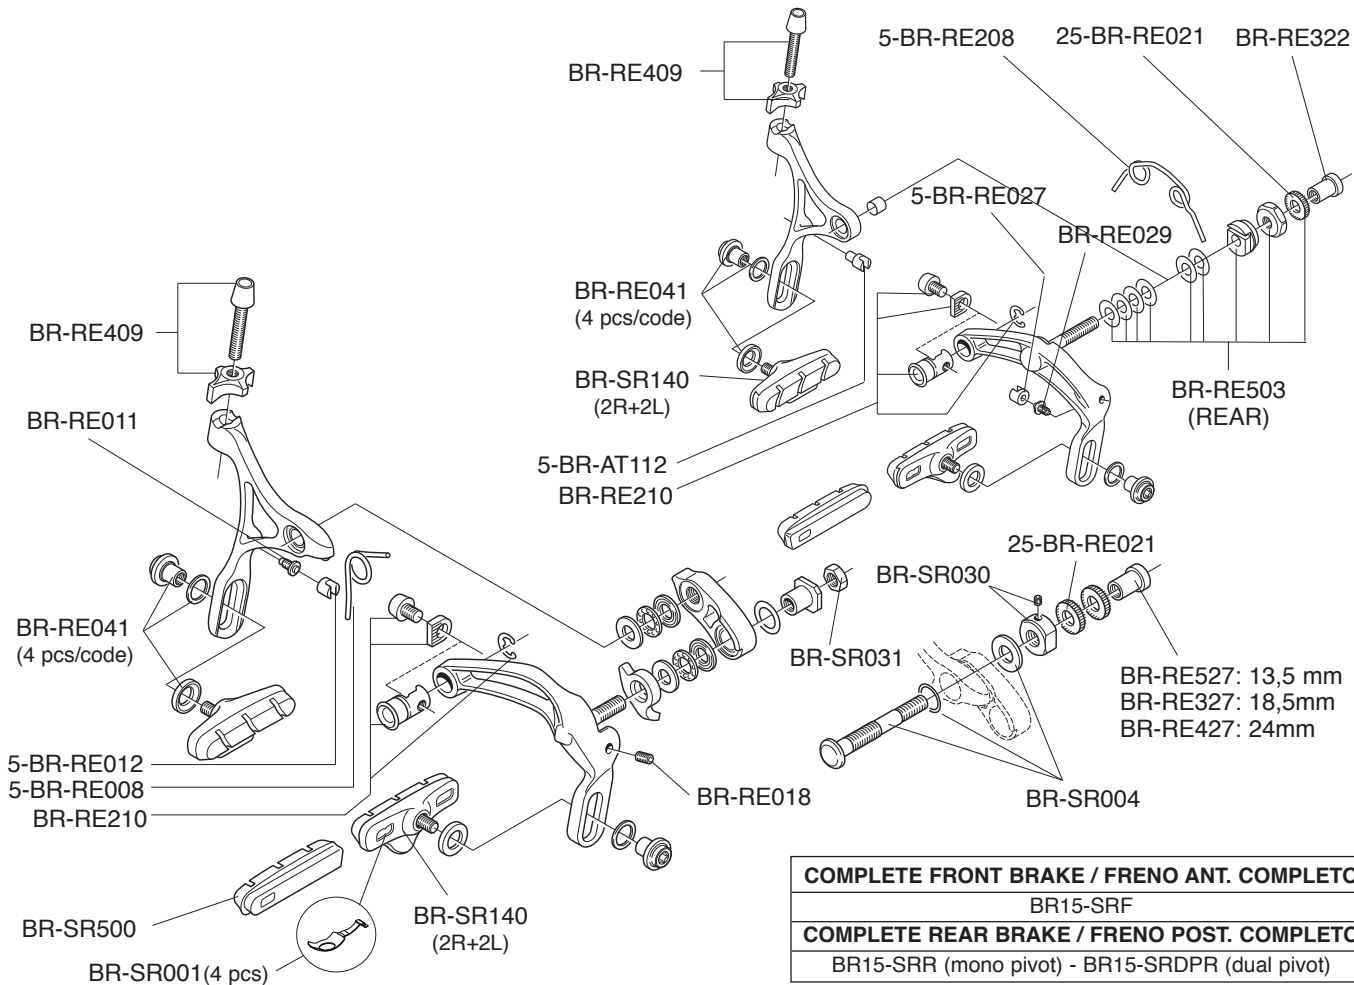

SUPER RECORD

SKELETON

COMPLETE FRONT BRAKE / FRENO ANT. COMPLETO
BR15-REF
COMPLETE REAR BRAKE / FRENO POST. COMPLETO
BR15-RER (mono pivot) - BR15-REDPR (dual pivot)

BR-VL040B

(brake shoes+pads - 2+2 - black)

BR-VL040S

(brake shoes+pads - 2+2 - silver)

RECORD DM

DIRECT DM

BR-RE001 (5 pcs.)
casings tension adjuster / regolatore tensione guaine

BRAKING & SHIFTING LEVERS BAR-END EPS

BAR-END TT EPS

RECORD
RH: BL-RETT001EPS
LH: BL-RETT002EPS