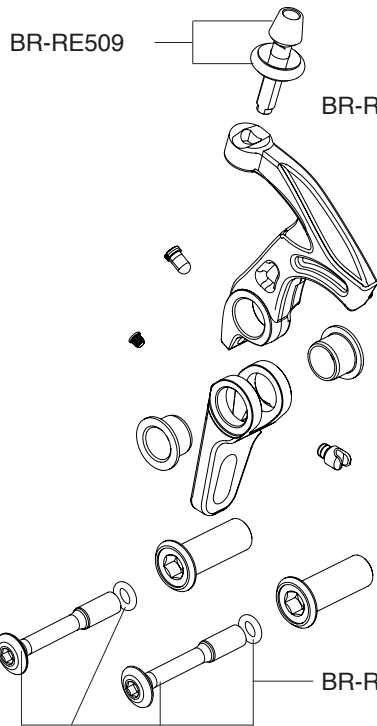

SUPER RECORD

SKELETON

COMPLETE FRONT BRAKE / FRENO ANT. COMPLETO
BR15-REF
COMPLETE REAR BRAKE / FRENO POST. COMPLETO
BR15-RER (mono pivot) - BR15-REDPR (dual pivot)

BR-VL040B

(brake shoes+pads - 2+2 - black)

BR-VL040S

(brake shoes+pads - 2+2 - silver)

RECORD DM

DIRECT DM

BR-RE001 (5 pcs.)
casings tension adjuster / regolatore tensione guaine

BRAKING & SHIFTING LEVERS BAR-END EPS

BAR-END TT EPS

RECORD
RH: BL-RETT001EPS
LH: BL-RETT002EPS