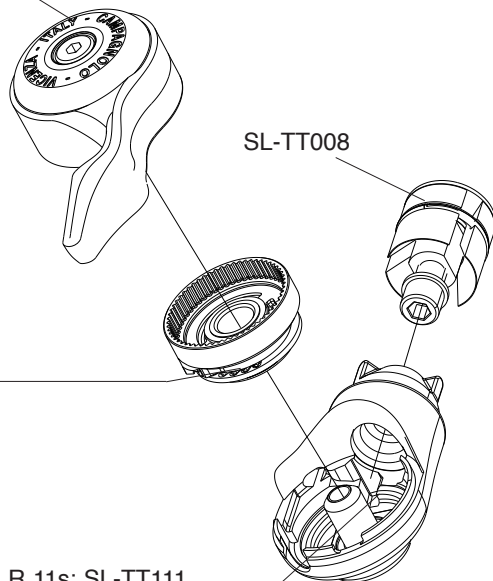

SHIFTING LEVERS 11S

R.H. COMPLETE CONTROL LEVER / COMANDO DX COMPLETO

SL17-TT11R

L.H. COMPLETE CONTROL LEVER / COMANDO SX COMPLETO

SL17-TT11L

CABLES & CASINGS / CAVI E GUAINE

CG-SL500

R: SL-TT003

L: SL-TT004

R: SL-TT007

L: SL-TT106

R 11s: SL-TT111

L 11s: SL-TT112