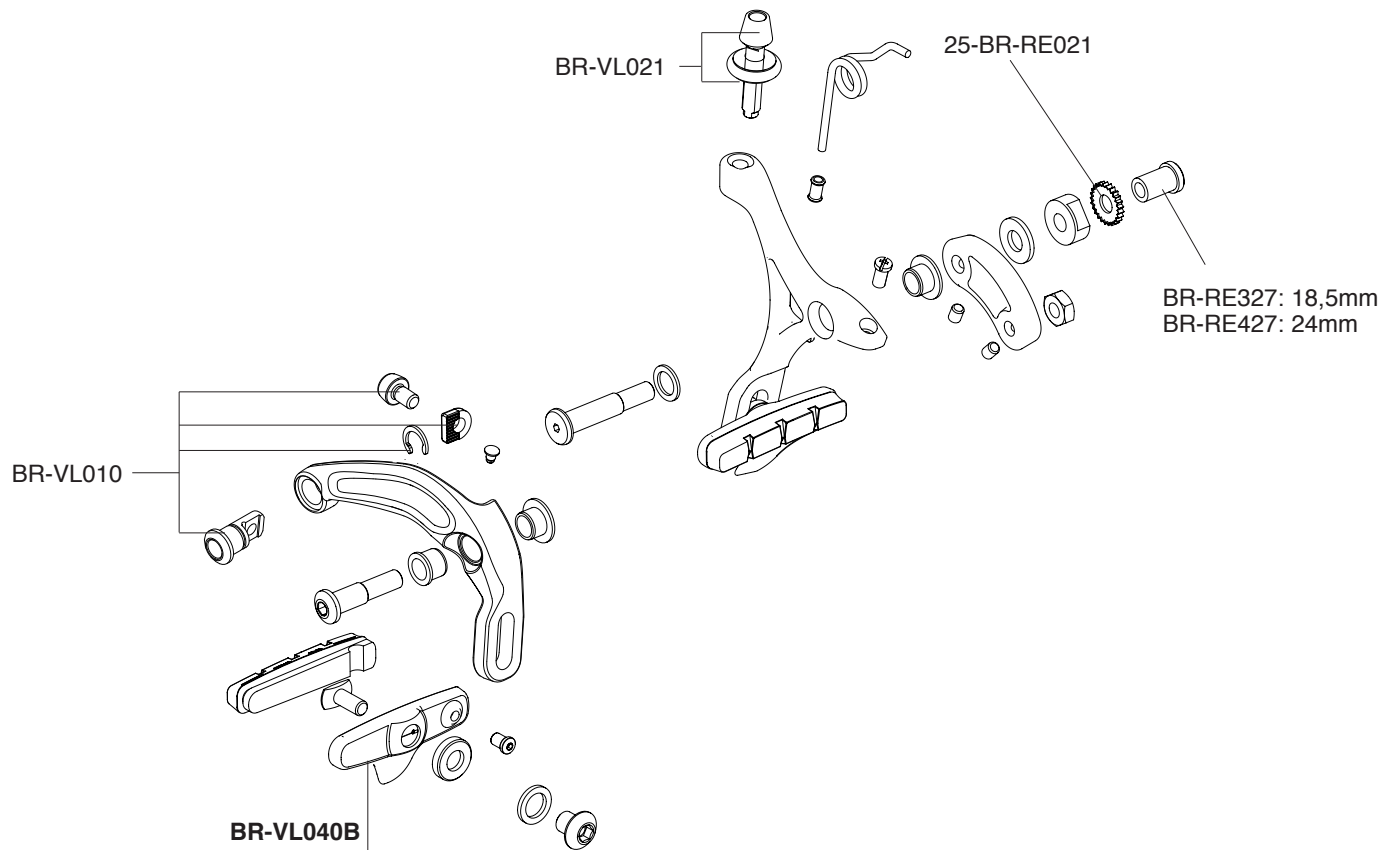

SUPER RECORD

SKELETON

COMPLETE FRONT BRAKE / FRENO ANT. COMPLETO
BR15-REF
COMPLETE REAR BRAKE / FRENO POST. COMPLETO
BR15-RER (mono pivot) - BR15-REDPR (dual pivot)

BR-VL040B

(brake shoes+pads - 2+2 - black)

BR-VL040S

(brake shoes+pads - 2+2 - silver)

RECORD DM

DIRECT DM

BR-RE001 (5 pcs.)
casings tension adjuster / regolatore tensione guaine

BRAKING & SHIFTING LEVERS BAR-END EPS

BAR-END TT EPS

RECORD
RH: BL-RETT001EPS
LH: BL-RETT002EPS